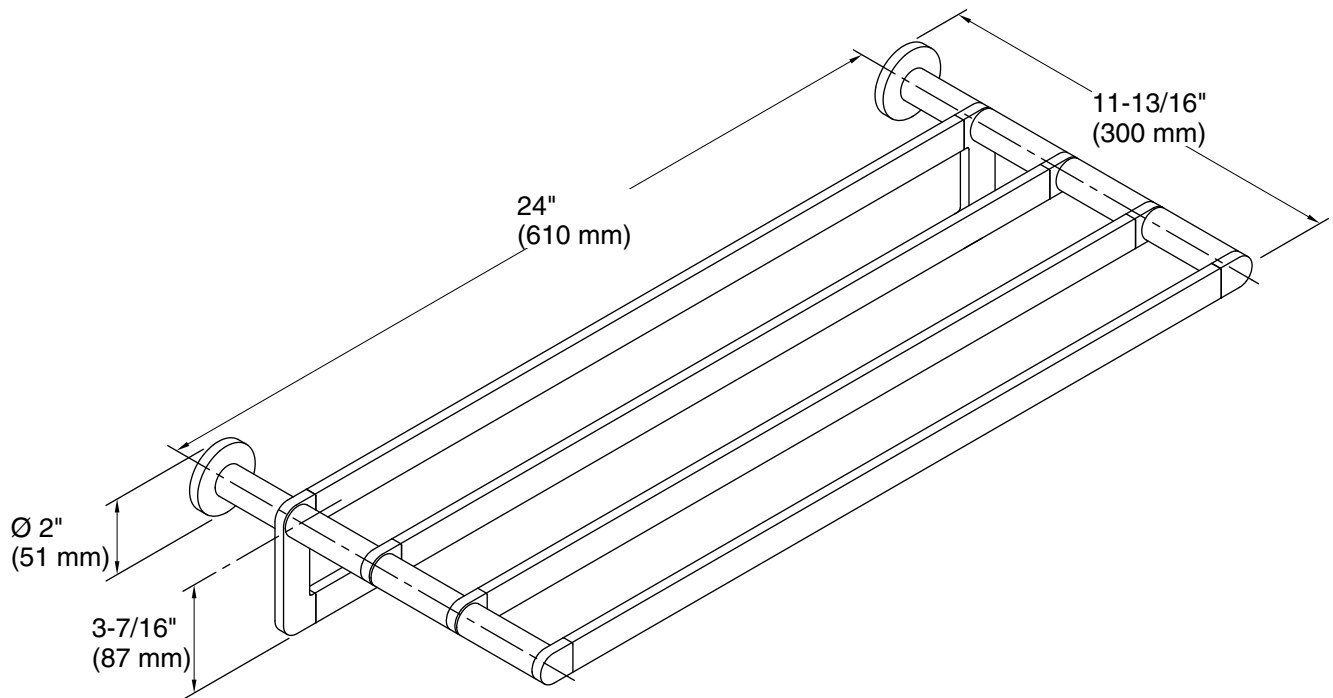

Technical Information

All product dimensions are nominal.

Installation Type: Wall-mount

Material: Zinc, Brass

Notes

Install this product according to the installation guide.